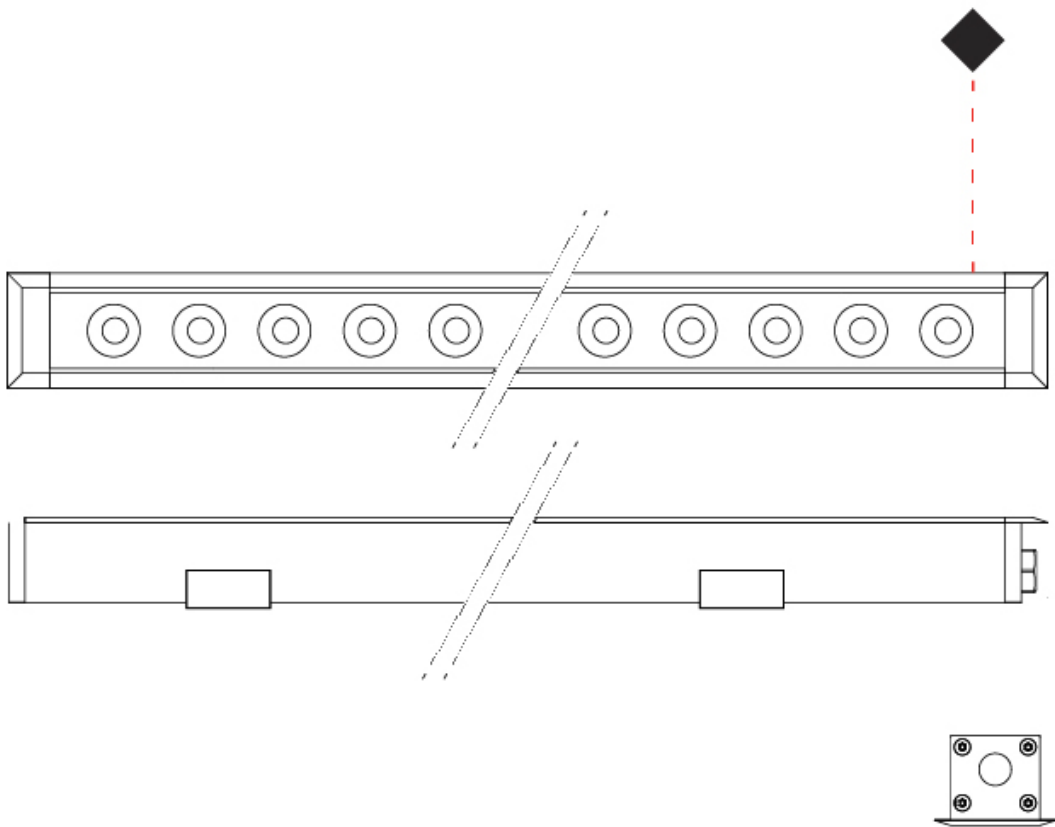

MINI CORNICHE RECESSED

E9I636-

PROJECT _____

TYPE _____

SPECIFIER _____

QUANTITY _____

DATE _____

E