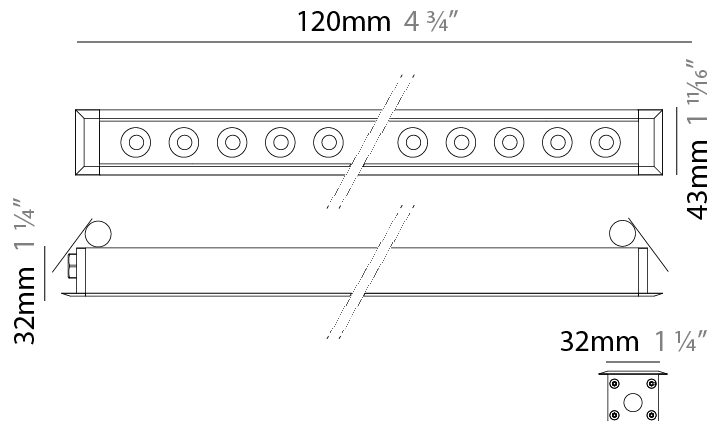

E9Q111- -
base number   Finish   Lens
                         Options   Options

1. To build a product code in our configurator select the specify button on the base model # product page
2. To build a manual product code on this datasheet choose from the options listed below in blue font and add the suffix to the base model #

GENERAL

Series: Mini Corniche
Brand: Platek
Division: Exterior
Mounting Type: Recessed
Mounting Location: Ceiling
Subcategory: Downlight

PHYSICAL

Shape: Rectangle
Length (mm): 120
Length (in): 4 ¾
Width (mm): 43
Width (in): 1 ⅝
Height (mm): 32
Height (in): 1 ¼
Ceiling Thickness (mm): 2 - 13
Ceiling Thickness (in): 1/16 - 1/2
Light Distribution: Downlight
Installation Requirement: 36mm / 1 7/16" x 110mm / 4 5/16"
Diffuser: Clear tempered glass
Gasket: Gore-Tex valve to prevent condensation
Fixture Finish: [BLK](#) / [WHI](#) / [GRY](#) / [COR](#) / [ANT](#) / [BRZ](#)
Fixture Material: Extruded Aluminum

ELECTRICAL

Lamp Type: LED
Total Output Wattage (W): 6
Dimming: Bluetooth technology or DMX
Control Gear: DMX
Driver Included: No
Driver Location: Remote
Driver Type: Constant Current - Universal
Driver Class: Class 2
Input Voltage (V): 120 - 277
Constant Current (MA): 500

LED

Number of LEDs: 4
Color Temperature (°K): RGBW
CRI: >80 CRI
Lamp Life (hrs): 60000
Special LEDs offerings: RGBW

OPTICAL

Optic°: [26](#) / [40](#) / [ELL](#)

RATINGS AND CERTIFICATIONS

Certified By: Certified for North American Standards
IP rating: IP65
IK Rating: IK07
Bug Rating: B1 U0 G0